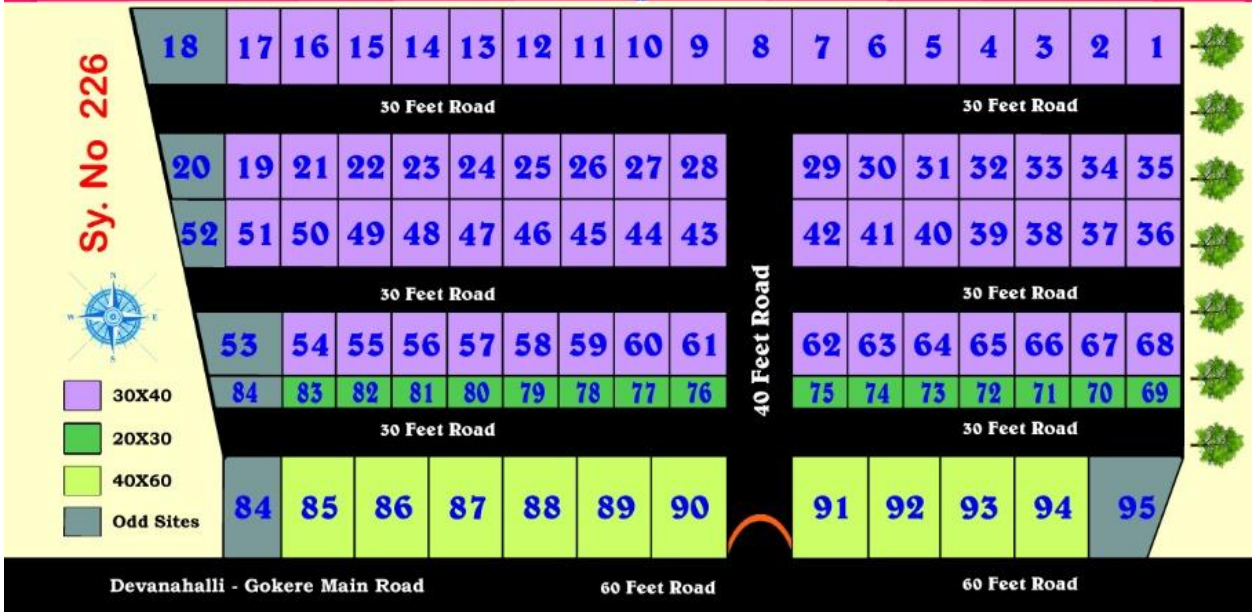

ARYAN SURYA

PROPERTIES

1407 & 1402, 1st floor, Chikkabommasandra,
Yelahanka New Town, Bengaluru - 560 064.

**JUST 500 METERS FROM PERIPHERAL RING ROAD,
JUST 2.5 KM FROM DEVANAHALLI POLICE STATION**

**JUST 7 KM FROM INTERNATIONAL AIRPORT
FAST DEVELOPMENT AND HIGHEST APPRECIATION**

Title : Proposed / Residential / Layout
Panchayathi Approved BAAPA Limit Gokere Village Near Devanahalli